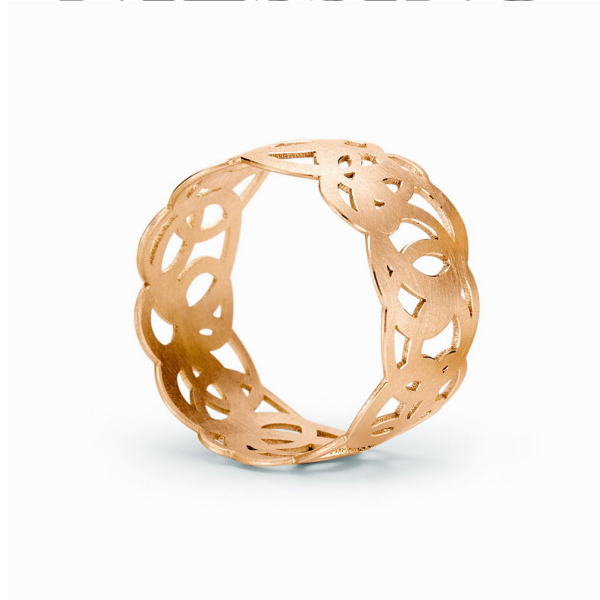

# NIESSING

Produkt ID: N281580

Form/Name: JEWELRY RINGS

Category: RINGS

Collection: ROSEUM

Material: Au 750

Niessing Color: Fine Rose

Texture: Nature

Width: 10,5