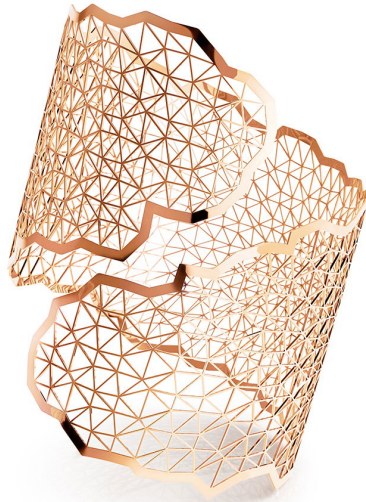

NIESSING

Produkt ID: N382030

Form/Name: JEWELRY BRACELETS

Category: BRACELETS

Collection: TOPIA VISION

Material: Au 750

Niessing Color: Classic Red

Texture: Gloss

Width: 47,8

Diameter: 53