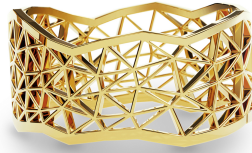

NIESSING

Produkt ID: N411010

Form/Name: JEWELRY RINGS

Category: RINGS

Collection: TOPIA VISION

Material: Au 750

Niessing Color: Classic Yellow

Texture: Gloss

Width: 10