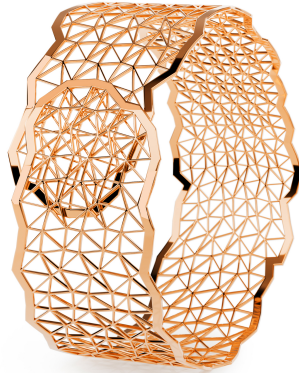

# NIESSING

Produkt ID: N412010

Form/Name: JEWELRY BRACELETS

Category: BRACELETS

Collection: TOPIA VISION

Material: Au 750

Niessing Color: Classic Red

Texture: Gloss

Width: 27

Diameter: 50