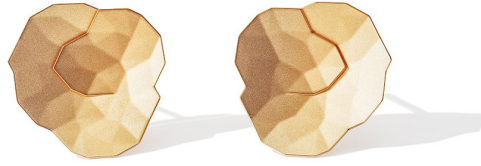

NIESSING

Produkt ID: N384020

Form/Name: JEWELRY EARRINGS

Category: EARRINGS

Collection: TOPIA

Material: Au 750

Niessing Color: Fine Rose

Texture: Velvet

Diameter: 15