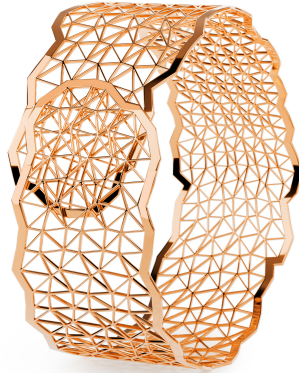

NIESSING

Produkt ID: N412010

Form/Name: JEWELRY BRACELETS

Category: BRACELETS

Collection: TOPIA VISION

Width: 27

Diameter: 62

Material: Au 750

Niessing Color: Classic Red

Texture: Gloss