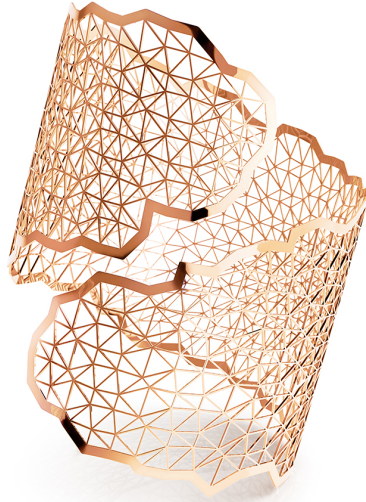

# NIESSING

Produkt ID: N382030

Form/Name: JEWELRY BRACELETS

Category: BRACELETS

Collection: TOPIA VISION

Material: Au 750

Niessing Color: Classic Red

Texture: Gloss

Width: 47,8

Diameter: 53