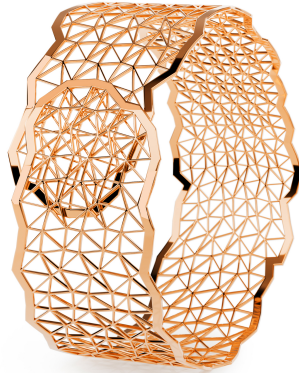

NIESSING

Produkt ID: N412010

Form/Name: JEWELRY BRACELETS

Category: BRACELETS

Collection: TOPIA VISION

Material: Au 750

Niessing Color: Classic Red

Texture: Gloss

Width: 27

Diameter: 50