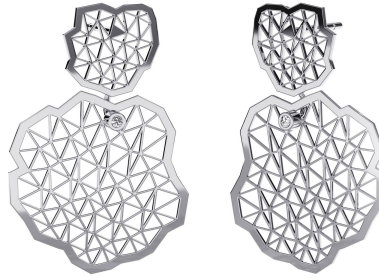

NIESSING

Produkt ID: N414920

Form/Name: JEWELRY EARRINGS

Category: EARRINGS

Collection: TOPIA VISION

Material: Pt 950

Niessing Color: Platinum

Texture: Gloss

Length: 30

Number of stones: 1

Cut: Brillant

Clarity: VS2

Color: G

Carat: 0,01