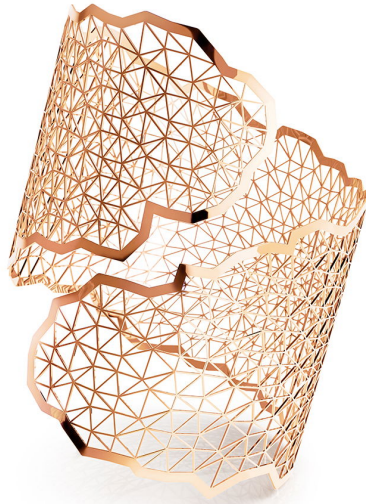

# NIESSING

Produkt ID: N382030

Form/Name: JEWELRY BRACELETS

Category: BRACELETS

Collection: TOPIA VISION

Material: Au 750

Niessing Color: Classic Red

Texture: Gloss

Width: 47,8

Diameter: 50