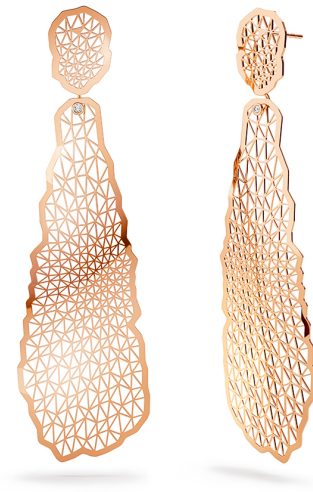

NIESSING

Produkt ID: N384910

Form/Name: JEWELRY EARRINGS

Category: EARRINGS

Collection: TOPIA VISION

Material: Au 750

Niessing Color: Classic Red

Texture: Gloss

Length: 76,5

Number of stones: 1

Cut: Brillant

Clarity: VS2

Color: G

Carat: 0,01