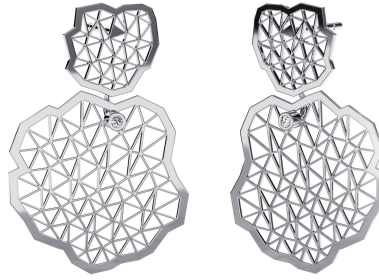

# NIESSING

Produkt ID: N414920

Form/Name: JEWELRY EARRINGS

Category: EARRINGS

Collection: TOPIA VISION

Material: Pt 950

Niessing Color: Platinum

Texture: Gloss

Length: 30

Number of stones: 1

Cut: Brillant

Clarity: VS2

Color: G

Carat: 0,01