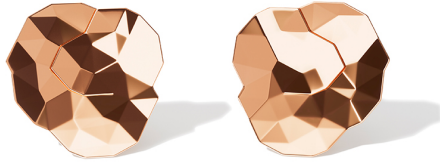

NIESSING

Produkt ID: N384020

Form/Name: Jewelry EARRINGS

Category: EARRINGS

Collection: TOPIA

Diameter: 15

Material: Au 750

Niessing Color: Classic Red

Texture: Gloss