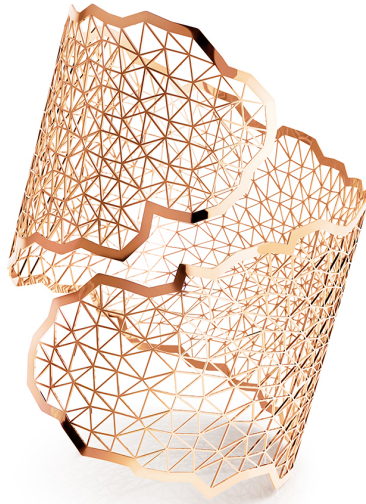

# NIESSING

Produkt ID: N382030

Form/Name: JEWELRY BRACELETS

Category: BRACELETS

Collection: TOPIA VISION

Width: 47,8

Diameter: 53

Material: Au 750

Niessing Color: Classic Red

Texture: Gloss