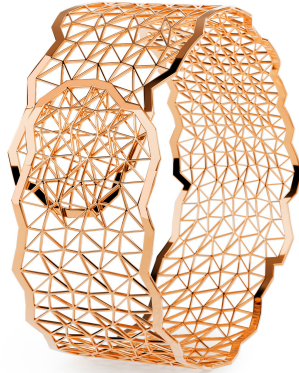

NIESSING

Produkt ID: N412010

Form/Name: JEWELRY BRACELETS

Category: BRACELETS

Collection: TOPIA VISION

Material: Au 750

Niessing Color: Classic Red

Texture: Gloss

Width: 27

Diameter: 50