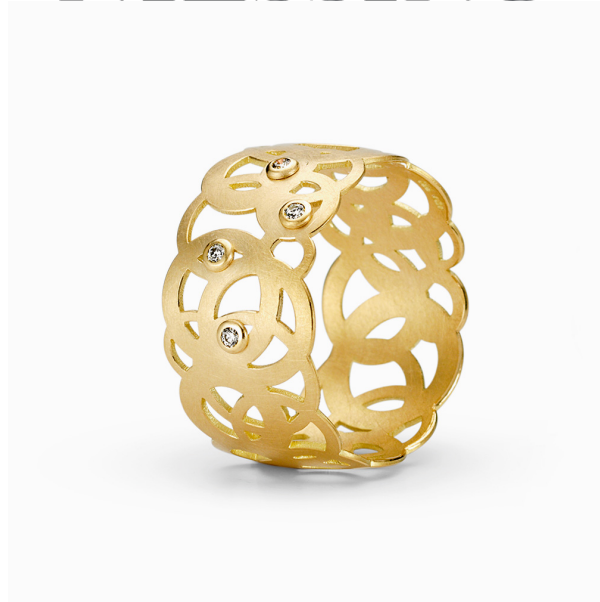

# NIESSING

Produkt ID: N281580

Form/Name: JEWELRY RINGS

Category: RINGS

Collection: ROSEUM

Material: Au 750

Niessing Color: Classic Yellow

Texture: Nature

Width: 10,5

Number of stones: 4

Cut: Brillant

Clarity: VS

Color: F

Carat: 0,01