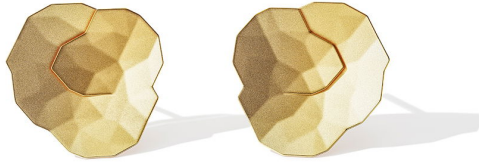

NIESSING

Produkt ID: N384020

Form/Name: JEWELRY EARRINGS

Category: EARRINGS

Collection: TOPIA

Material: Au 750

Niessing Color: Classic Yellow

Texture: Velvet

Diameter: 15