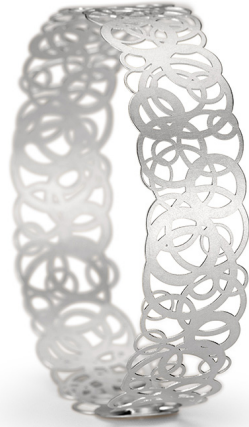

NIESSING

Produkt ID: N272030

Form/Name: JEWELRY BRACELETS

Category: BRACELETS

Collection: ROSEUM

Material: Pt 950

Niessing Color: Platinum

Texture: Nature

Width: 14,3

Diameter: 57