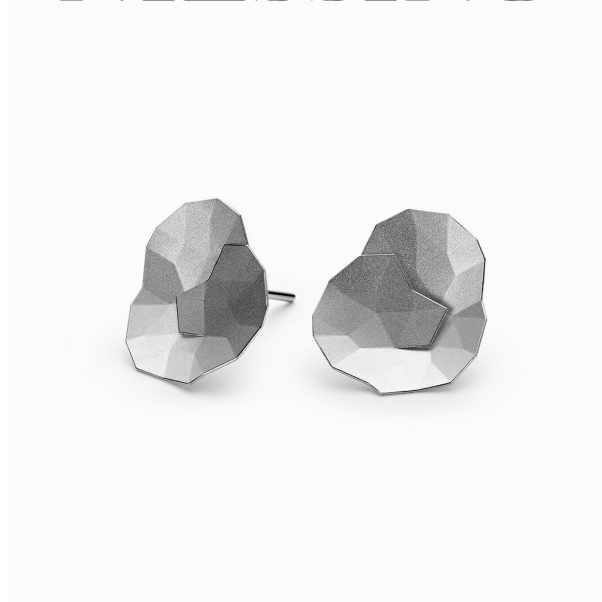

NIESSING

Produkt ID: N324054

Form/Name: JEWELRY EARRINGS

Category: EARRINGS

Collection: TOPIA

Material: Pt 950

Niessing Color: Platinum

Texture: Velvet

Length: 17