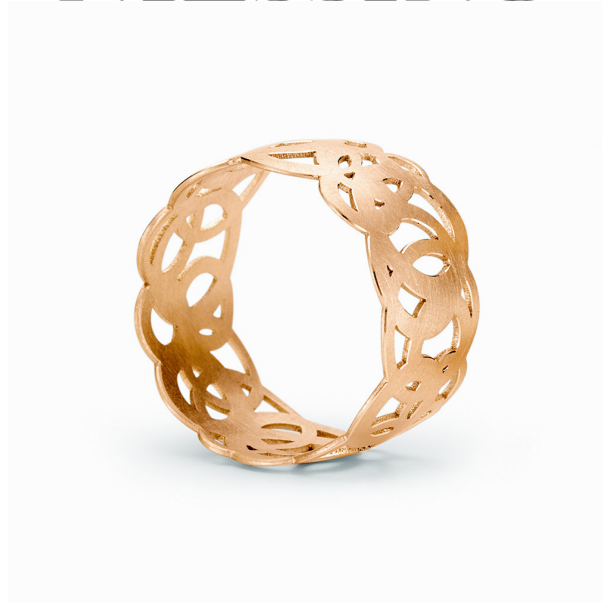

NIESSING

Produkt ID: N281580

Form/Name: JEWELRY RINGS

Category: RINGS

Collection: ROSEUM

Material: Au 750

Niessing Color: Fine Rose

Texture: Nature

Width: 10,5