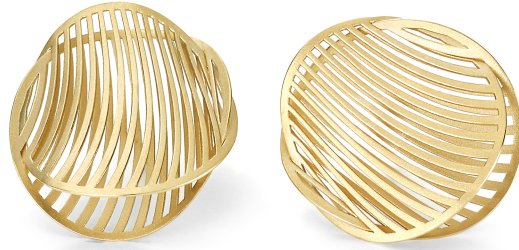

# NIESSING

Produkt ID: N334020-SF

Form/Name: JEWELRY EARRINGS

Category: EARRINGS

Collection: MIRAGE

Material: Au 750

Niessing Color: Classic Yellow

Texture: Velvet

Diameter: 20