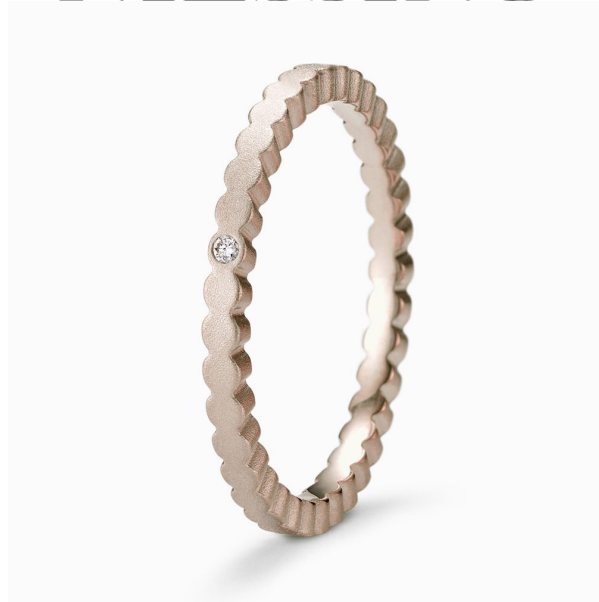

NIESSING

Produkt ID: N351530

Form/Name: JEWELRY RINGS

Category: RINGS

Collection: ARCHITECTURE

Material: Au 750

Niessing Color: Rosewood

Texture: Velvet

Width: 1,8

Number of stones: 1

Cut: Brillant

Clarity: VS2

Color: G

Carat: 0,005