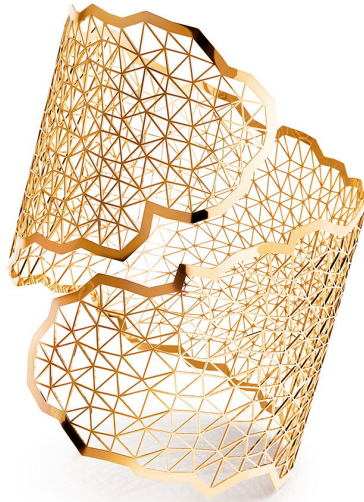

NIESSING

Produkt ID: N382030

Form/Name: JEWELRY BRACELETS

Category: BRACELETS

Collection: TOPIA VISION

Material: Au 750

Niessing Color: Fine Rose

Texture: Gloss

Width: 47,8

Diameter: 50