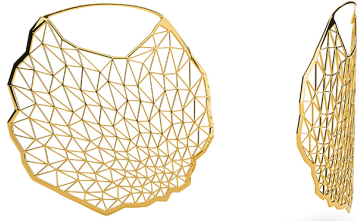

# NIESSING

Produkt ID: N384022

Form/Name: JEWELRY EARRINGS

Category: EARRINGS

Collection: TOPIA VISION

Material: Au 750

Niessing Color: Classic Yellow

Texture: Gloss

Diameter: 43