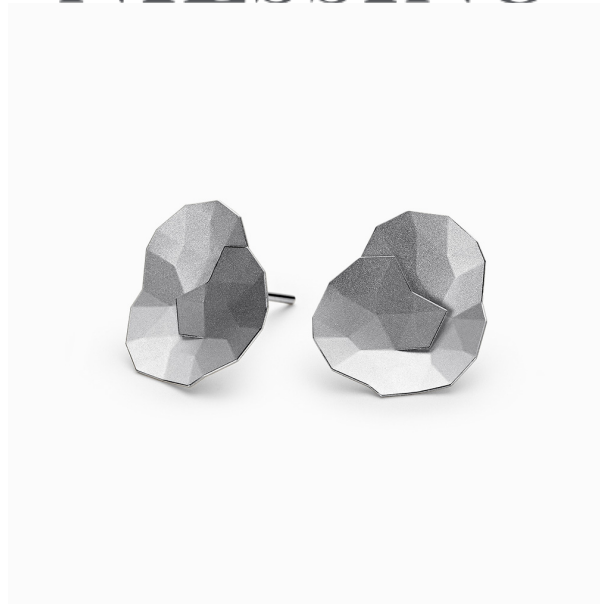

# NIESSING

Produkt ID: N324054

Form/Name: JEWELRY EARRINGS

Category: EARRINGS

Collection: TOPIA

Material: Pt 950

Niessing Color: Platinum

Texture: Velvet

Length: 17