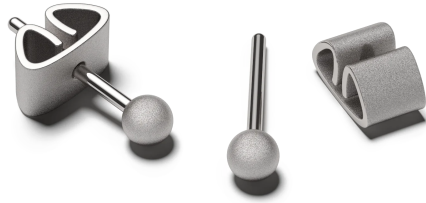

# NIESSING

Produkt ID: N344021

Form/Name: NOW EARRINGS

Category: EARRINGS

Collection: NOW GALAXY

Diameter: 10,00

Texture: Gloss

Material: Silver Color

Niessing Color: Lava

Texture: Velvet

Diameter: 3