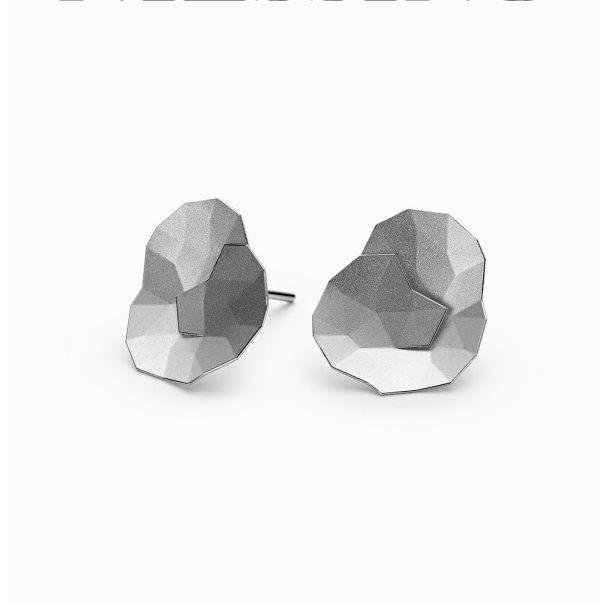

# NIESSING

Produkt ID: N324054

Form/Name: JEWELRY EARRINGS

Category: EARRINGS

Collection: TOPIA

Material: Pt 950

Niessing Color: Platinum

Texture: Velvet

Length: 17