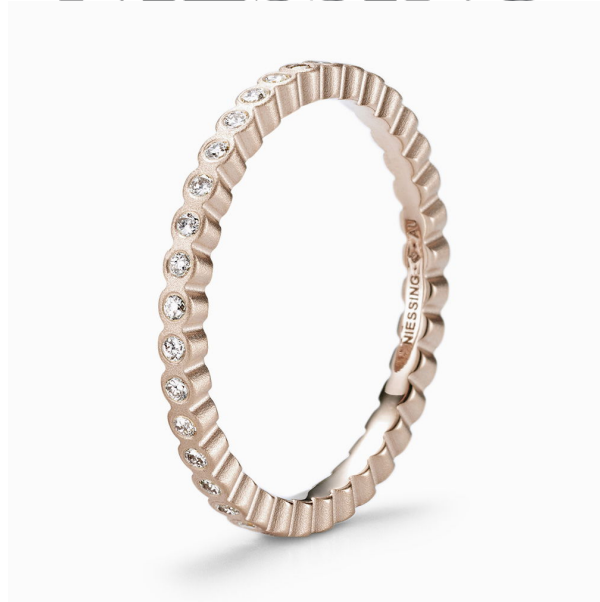

# NIESSING

Produkt ID: N351530

Form/Name: JEWELRY RINGS

Category: RINGS

Collection: ARCHITECTURE

Material: Au 750

Niessing Color: Rosewood

Texture: Velvet

Width: 1,8

Number of stones: 35

Cut: Brillant

Clarity: VS2

Color: G

Carat: 0,005