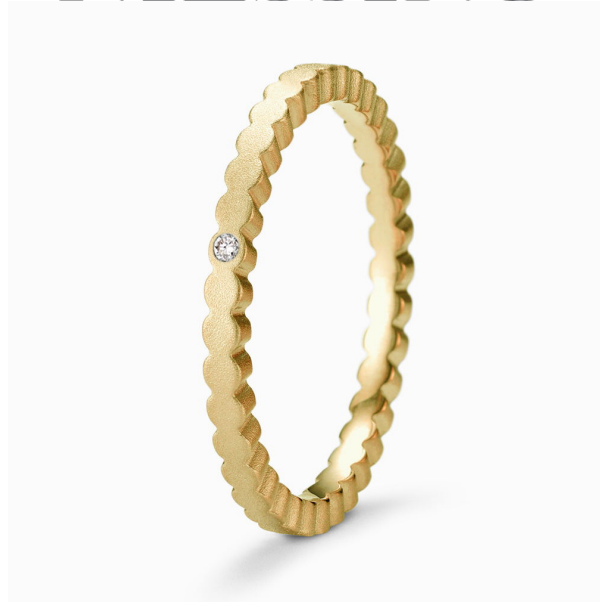

NIESSING

Produkt ID: N351531

Form/Name: JEWELRY RINGS

Category: RINGS

Collection: ARCHITECTURE

Material: Au 750

Niessing Color: Solaris5

Texture: Velvet

Width: 1,8

Number of stones: 1

Cut: Brillant

Clarity: VS2

Color: G

Carat: 0,005