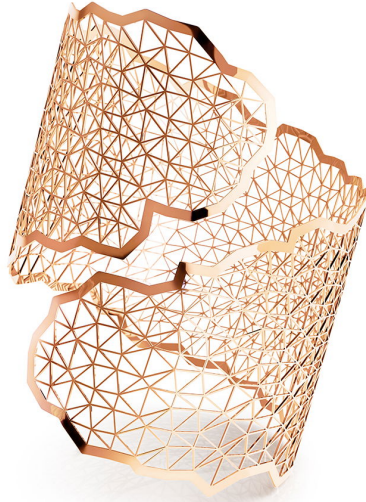

NIESSING

Produkt ID: N382030

Form/Name: JEWELRY BRACELETS

Category: BRACELETS

Collection: TOPIA VISION

Material: Au 750

Niessing Color: Classic Red

Texture: Gloss

Width: 47,8

Diameter: 62