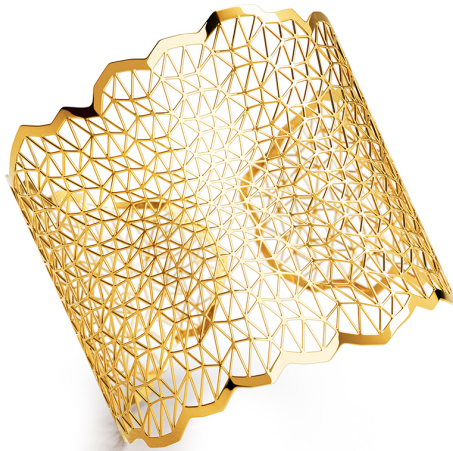

# NIESSING

Produkt ID: N382020

Form/Name: JEWELRY BRACELETS

Category: BRACELETS

Collection: TOPIA VISION

Material: Au 750

Niessing Color: Classic Yellow

Texture: Gloss

Diameter: 50