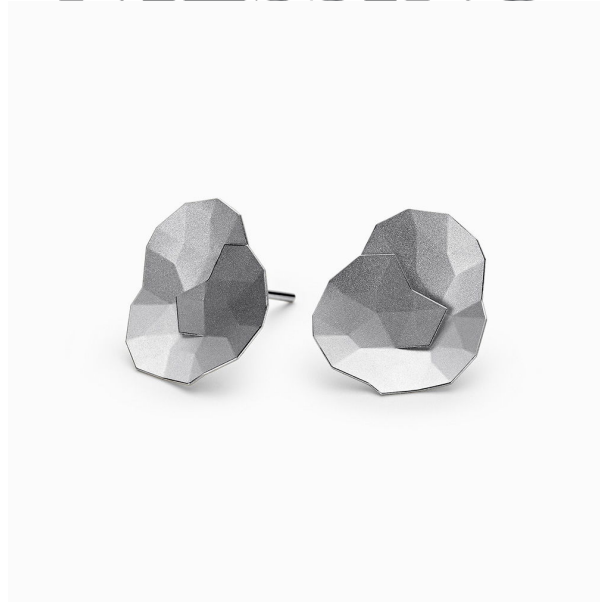

# NIESSING

Produkt ID: N324054

Form/Name: JEWELRY EARRINGS

Category: EARRINGS

Collection: TOPIA

Material: Pt 950

Niessing Color: Platinum

Texture: Velvet

Length: 17