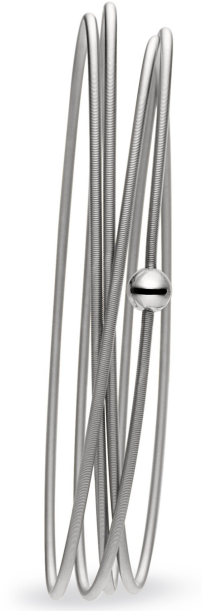

NIESSING

Produkt ID: N273104-KU

Form/Name: JEWELRY BRACELETS

Category: BRACELETS

Collection: COLETTE

Material: Pt 950

Niessing Color: Platinum

Texture: original

Diameter: 70