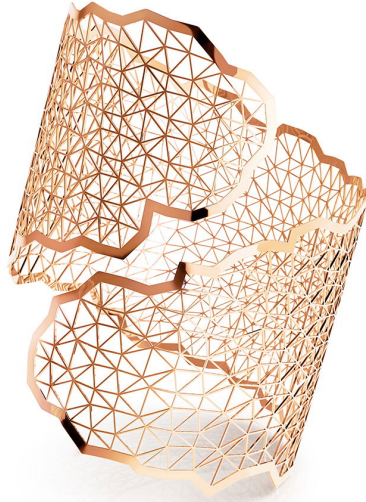

NIESSING

Produkt ID: N382030

Form/Name: JEWELRY BRACELETS

Category: BRACELETS

Collection: TOPIA VISION

Material: Au 750

Niessing Color: Classic Red

Texture: Gloss

Width: 47,8

Diameter: 56