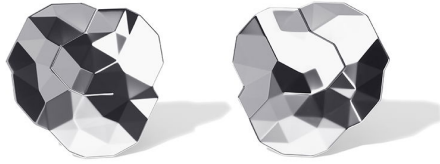

NIESSING

Produkt ID: N384020

Form/Name: JEWELRY EARRINGS

Category: EARRINGS

Collection: TOPIA

Material: Pt 950

Niessing Color: Platinum

Texture: Gloss

Diameter: 15