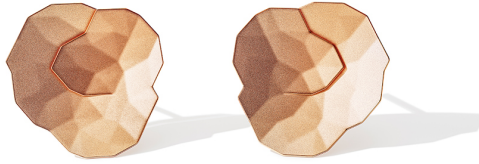

# NIESSING

Produkt ID: N384020

Form/Name: JEWELRY EARRINGS

Category: EARRINGS

Collection: TOPIA

Diameter: 15

Material: Au 750

Niessing Color: Classic Red

Texture: Velvet