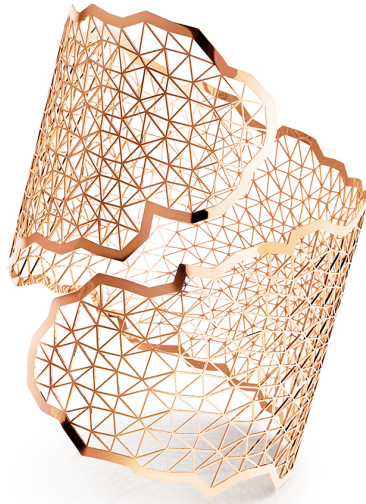

# NIESSING

Produkt ID: N382030

Form/Name: JEWELRY BRACELETS

Category: BRACELETS

Collection: TOPIA VISION

Material: Au 750

Niessing Color: Classic Red

Texture: Gloss

Width: 47,8

Diameter: 50