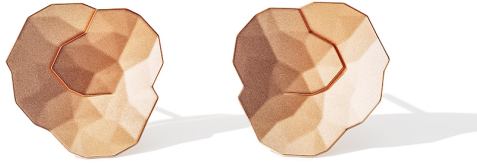

# NIESSING

Produkt ID: N384020

Form/Name: JEWELRY EARRINGS

Category: EARRINGS

Collection: TOPIA

Material: Au 750

Niessing Color: Classic Red

Texture: Velvet

Diameter: 15