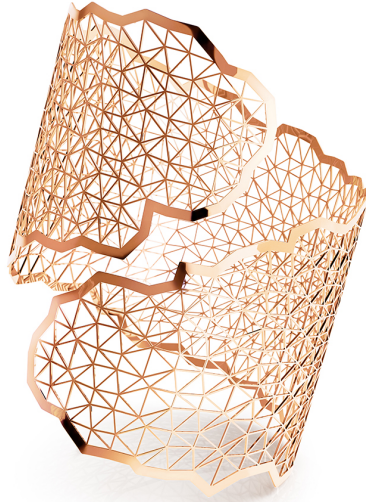

NIESSING

Produkt ID: N382030

Form/Name: JEWELRY BRACELETS

Category: BRACELETS

Collection: TOPIA VISION

Material: Au 750

Niessing Color: Classic Red

Texture: Gloss

Width: 47,8

Diameter: 62