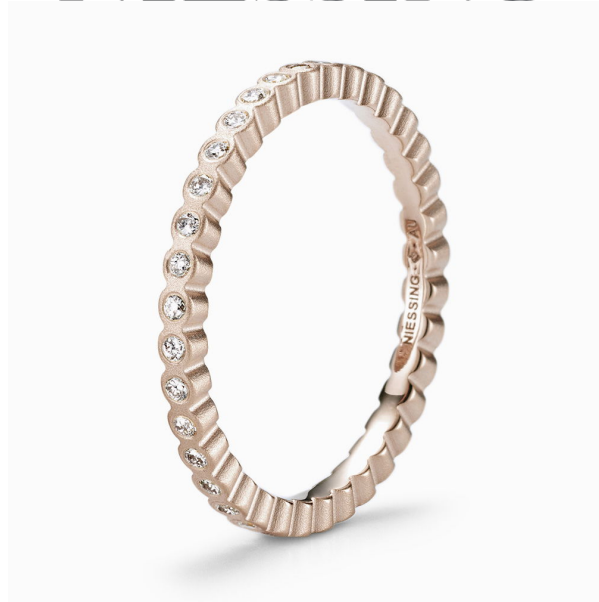

NIESSING

Produkt ID: N351530

Form/Name: JEWELRY RINGS

Category: RINGS

Collection: ARCHITECTURE

Material: Au 750

Niessing Color: Rosewood

Texture: Velvet

Width: 1,8

Number of stones: 35

Cut: Brillant

Clarity: VS2

Color: G

Carat: 0,005