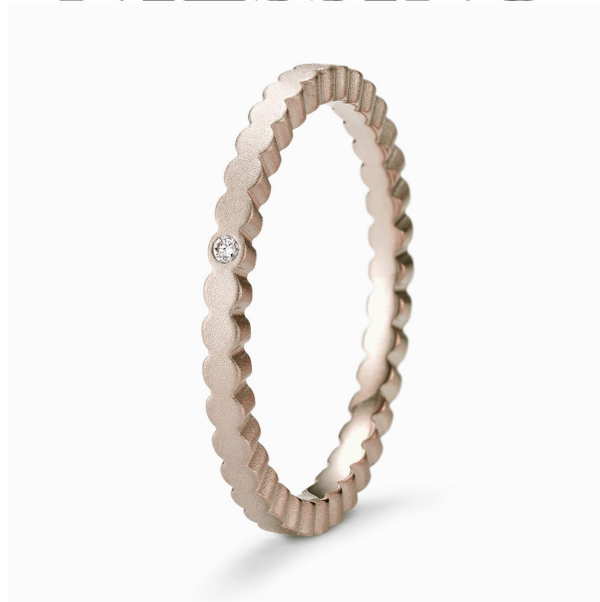

NIESSING

Produkt ID: N351530

Form/Name: JEWELRY RINGS

Category: RINGS

Collection: ARCHITECTURE

Material: Au 750

Niessing Color: Rosewood

Texture: Velvet

Width: 1,8

Number of stones: 1

Cut: Brillant

Clarity: VS2

Color: G

Carat: 0,005