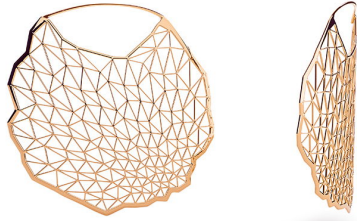

# NIESSING

Produkt ID: N384022

Form/Name: JEWELRY EARRINGS

Category: EARRINGS

Collection: TOPIA VISION

Material: Au 750

Niessing Color: Classic Red

Texture: Gloss

Diameter: 43