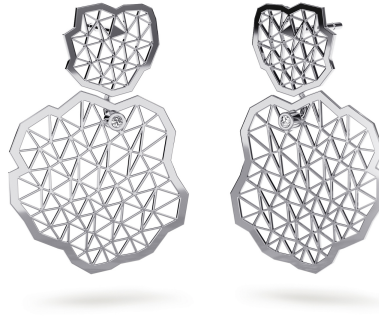

NIESSING

Produkt ID: N414920

Form/Name: JEWELRY EARRINGS

Category: EARRINGS

Collection: TOPIA VISION

Length: 30

Material: Pt 950

Niessing Color: Platinum

Texture: Gloss

Number of stones: 1

Cut: Brillant

Carat: 0,01

Color: G

Clarity: VS2