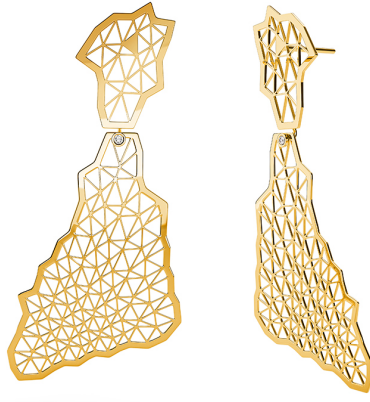

# NIESSING

Produkt ID: N384915

Form/Name: JEWELRY EARRINGS

Category: EARRINGS

Collection: TOPIA VISION

Material: Au 750

Niessing Color: Classic Yellow

Texture: Gloss

Length: 53,5

Number of stones: 1

Cut: Brillant

Clarity: VS2

Color: G

Carat: 0,01