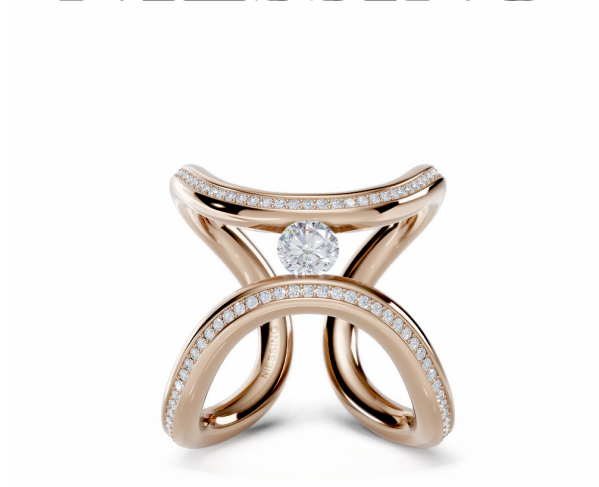

NIESSING

Produkt ID: N391915

Form/Name: NIESSING SPANNRING® RINGS

Category: RINGS

Collection: SPANNRING ERA

Material: Au 750

Niessing Color: Rosewood

Texture: Gloss

Width: 3,1

Number of stones: 50

Cut: Brillant

Clarity: VS2

Color: G

Carat: 0,005

Number of stones 2: 99

Cut 2: Brillant

Clarity 2: VS2

Color 2: G

Carat 2: 0,005

Number of stones 3: 1

Cut 3: Brilliant

Clarity 3: VS2

Color 3: G

Carat 3: 0,003

Number of stones 4: 1

Cut 4: Brilliant

Clarity 4: VS2

Color 4: G

Carat 4: 0,5