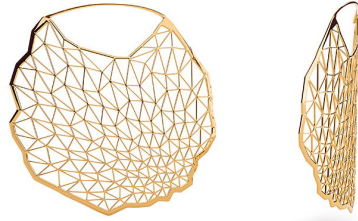

# NISSING

Produkt ID: N384022

Form/Name: JEWELRY EARRINGS

Category: EARRINGS

Collection: TOPIA VISION

Material: Au 750

Niessing Color: Fine Rose

Texture: Gloss

Diameter: 43