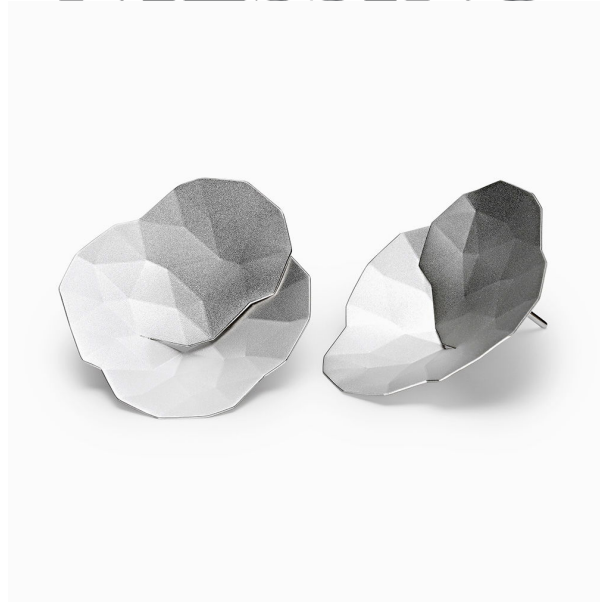

# NIESSING

Produkt ID: N294056

Form/Name: JEWELRY EARRINGS

Category: EARRINGS

Collection: TOPIA

Material: Pt 950

Niessing Color: Platinum

Texture: Velvet

Diameter: 30