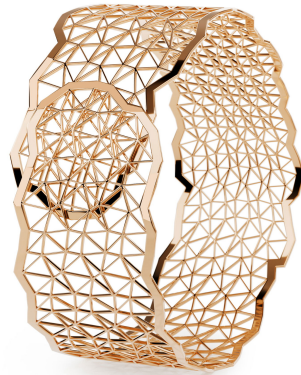

NIESSING

Produkt ID: N412010

Form/Name: JEWELRY BRACELETS

Category: BRACELETS

Collection: TOPIA VISION

Material: Au 750

Niessing Color: Rosewood

Texture: Gloss

Width: 27

Diameter: 53