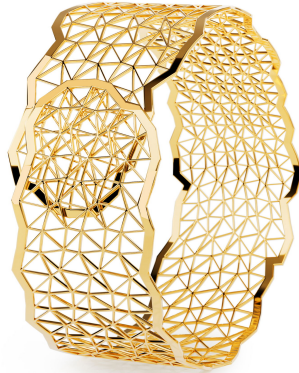

# NIESSING

Produkt ID: N412010

Form/Name: JEWELRY BRACELETS

Category: BRACELETS

Collection: TOPIA VISION

Material: Au 750

Niessing Color: Classic Yellow

Texture: Gloss

Width: 27

Diameter: 50