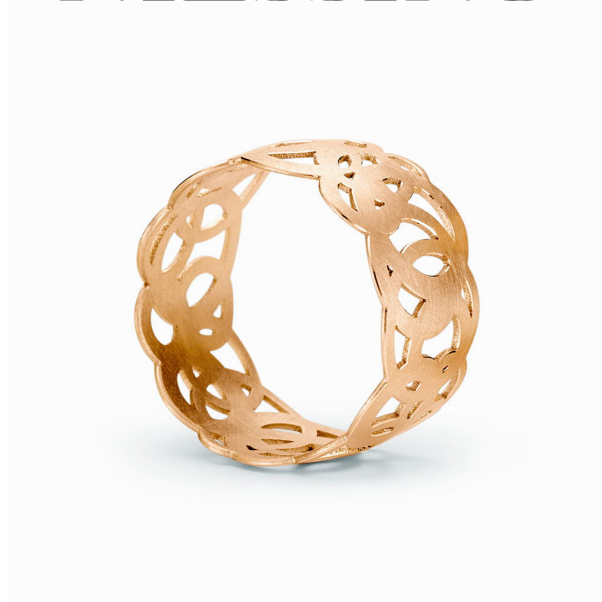

NIESSING

Produkt ID: N281580

Form/Name: JEWELRY RINGS

Category: RINGS

Collection: ROSEUM

Material: Au 750

Niessing Color: Fine Rose

Texture: Nature

Width: 10,5